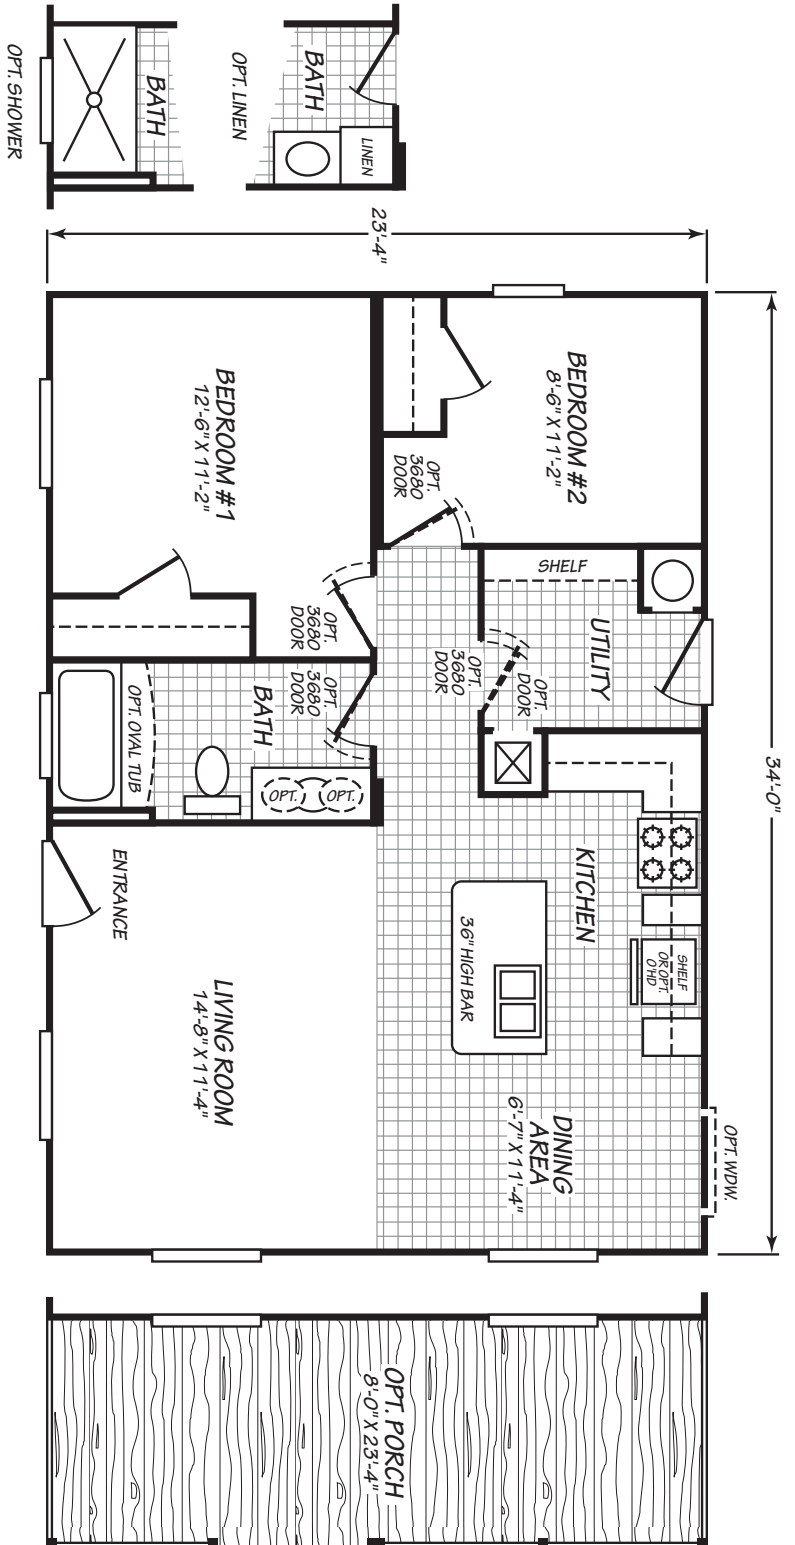

# Macksburg

Weston Super Value Series 

2 Bedroom, 1 Bath  
Approx. 793 Sq. Ft.

Last Updated: 9-14-20

I authorize Factory Expo Home Centers to build my house, per this plan.

X \_\_\_\_\_

Customer Signature/Date