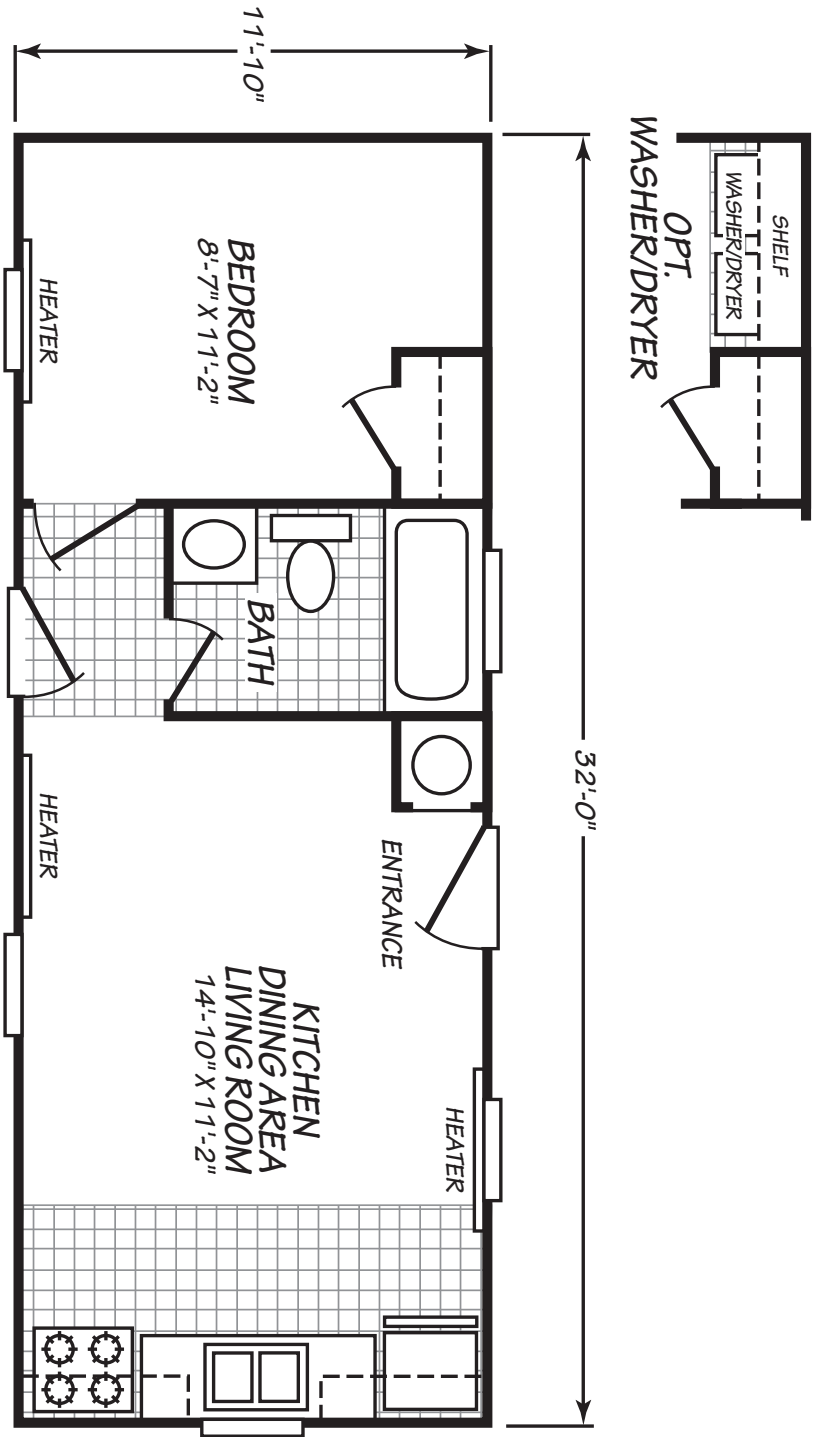

1 Bedroom, 1 Bath
 Approx. 378 Sq. Ft.

Thrifty 1

Expo Lite Series

Last Updated: 7-30-20

*Special Value Home, Limit 1 per Customer

I authorize Factory Expo Home Centers to build my house, per this plan.

 X
 Customer Signature/Date