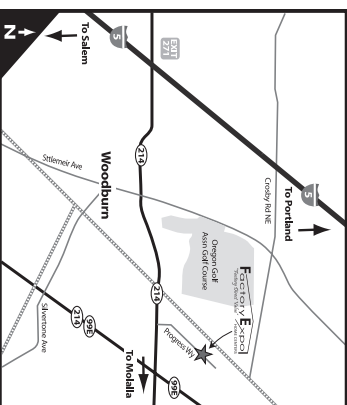

Lorane

Crater Lake Series

3 Bedrooms, 2 Baths

Approx. 1,920 Sq. Ft.

Last Updated: 2-18-20

I authorize Factory Expo Home Centers to build my house, per this plan.

Customer Signature/Date

Factory Expo
 "Factory Direct Pricing"
 HOME CENTERS
 2555 Progress Way • Woodburn, OR 97071