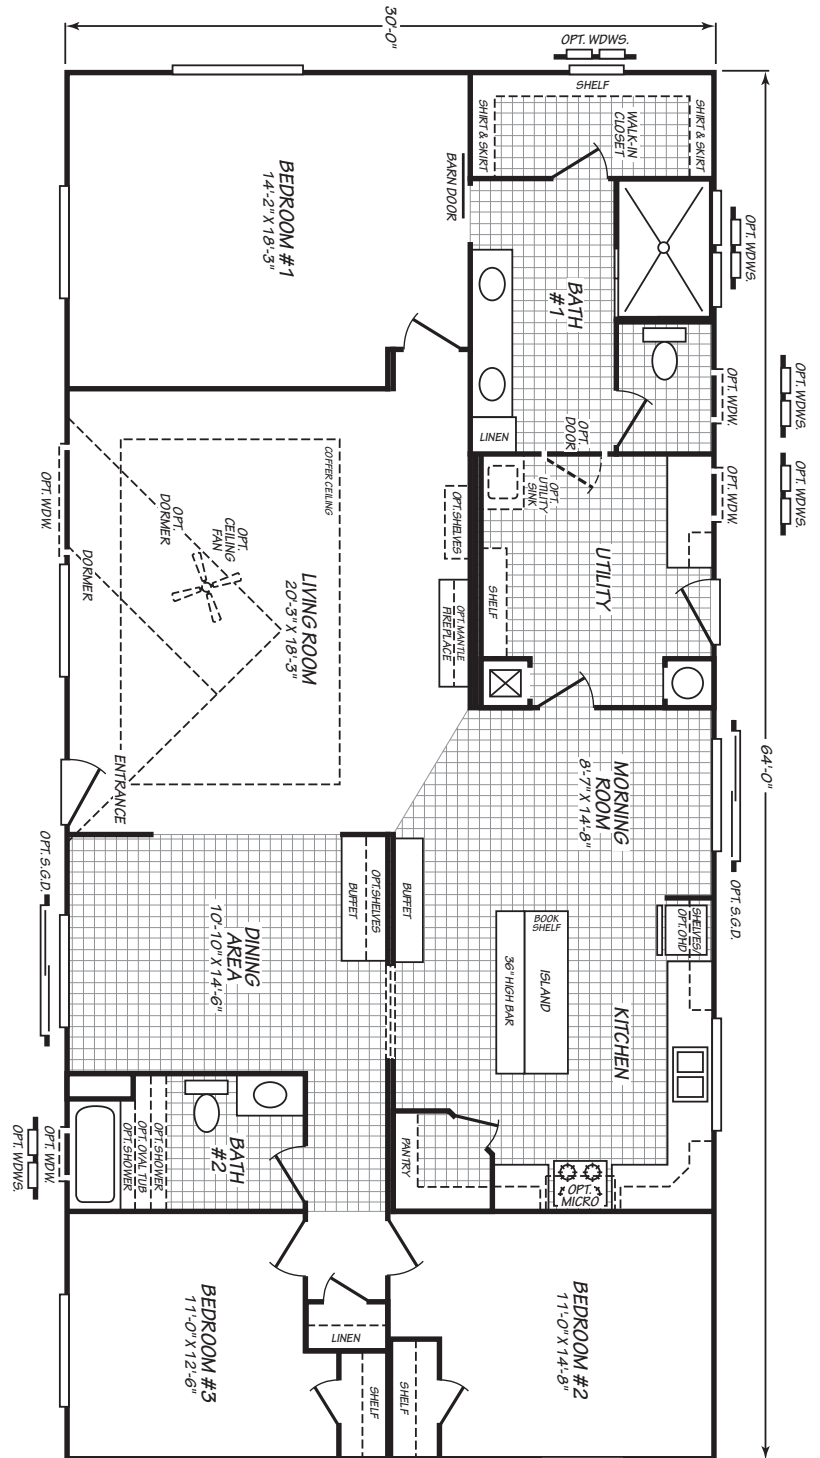

Lorane

Crater Lake Series

3 Bedrooms, 2 Baths

Approx. 1,920 Sq. Ft.

Last Updated: 2-18-20

I authorize Factory Expo Home Centers to build my house, per this plan.

Customer Signature/Date

Factory Expo
 "Factory Direct Pricing"
 HOME CENTERS
 2555 Progress Way • Woodburn, OR 97071