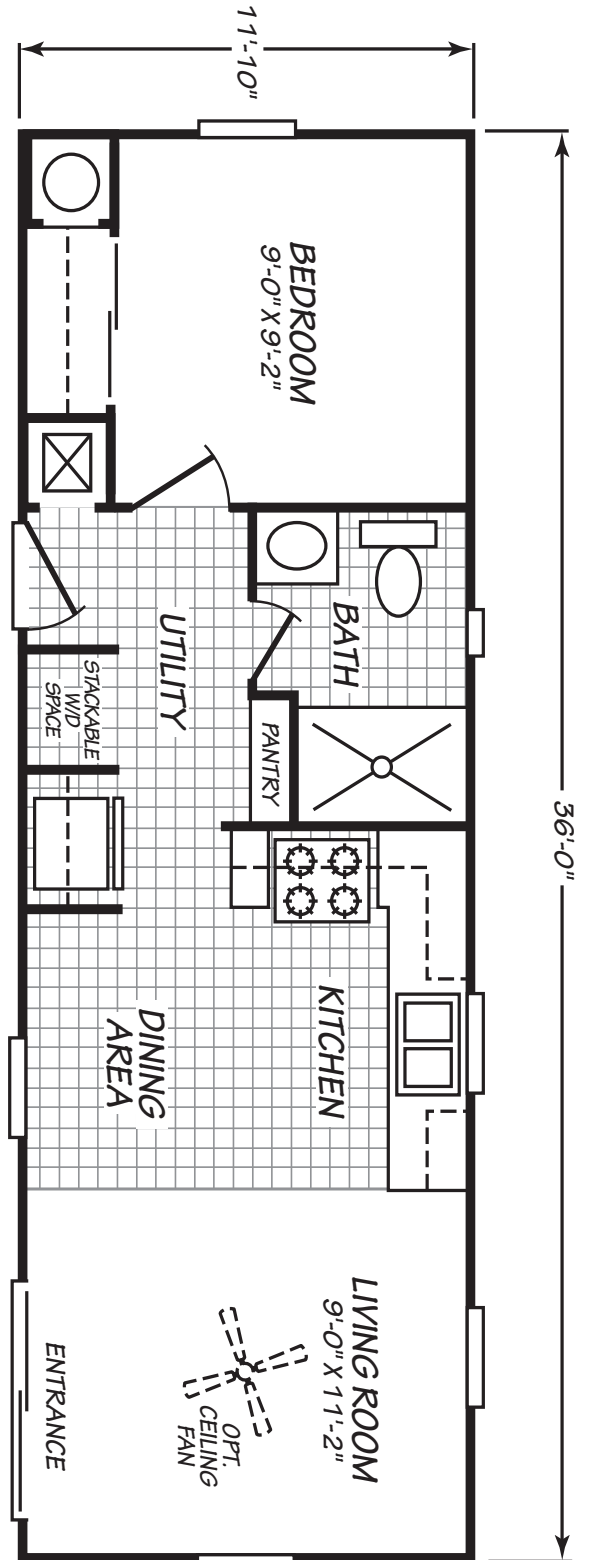

Alsbury

Weston Super Value Series

1 Bedroom, 1 Bath
Approx. 425 Sq. Ft.

Last Updated: 5-15-19

Important: Due to our policy of continual improvement, all information in our brochures may vary from actual home. The right is reserved to make changes at any time, without notice or obligation, in colors, materials, specifications, processes, and models. All dimensions and square footage calculations are nominal and approximate figures. Please check with your local sales associate for specific and current information.