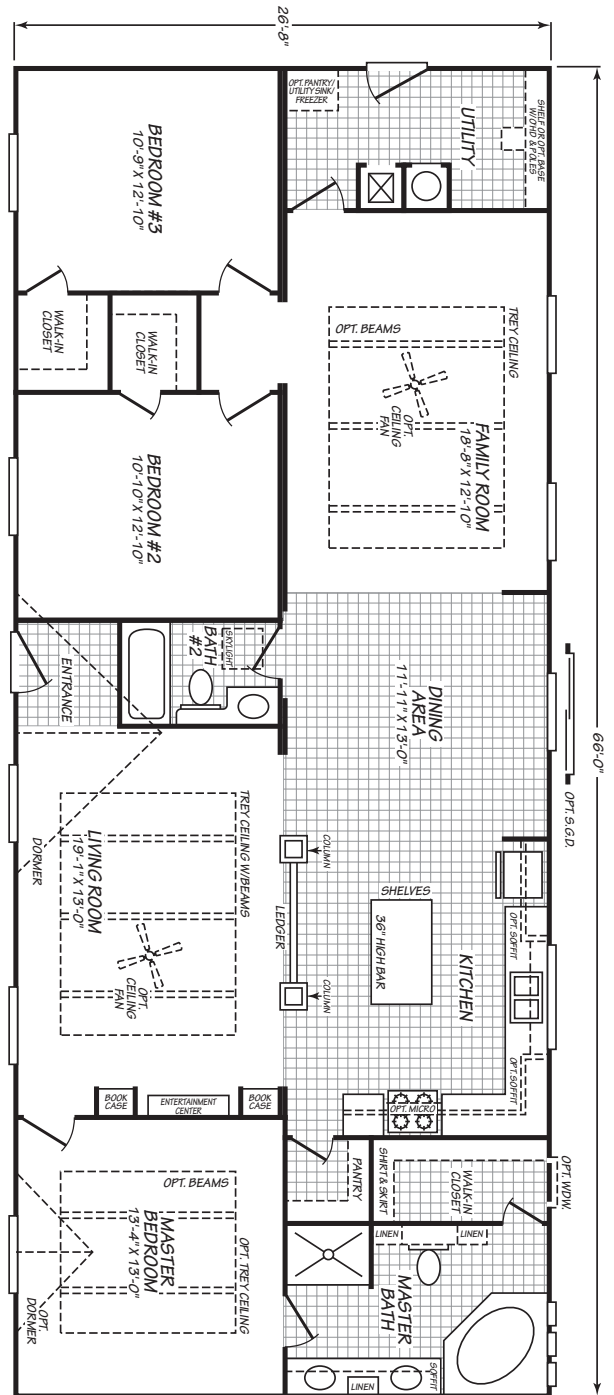

Cascadia Wingate Series

3 Bedroom, 2 Bath
Approx. 1,759 Sq. Ft.

Last Updated: 8-31-18

Important: Due to our policy of continual improvement, all information in our brochures may vary from actual home. The right is reserved to make changes at any time, without notice or obligation, in colors, materials, specifications, processes, and models. All dimensions and square footage calculations are nominal and approximate figures. Please check with your local sales associate for specific and current information.