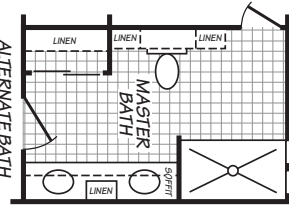

Cascadia Wingate Series

3 Bedroom, 2 Bath
Approx. 1,759 Sq. Ft.

Last Updated: 8-31-18

Important: Due to our policy of continual improvement, all information in our brochures may vary from actual home. The right is reserved to make changes at any time, without notice or obligation, in colors, materials, specifications, processes, and models. All dimensions and square footage calculations are nominal and approximate figures. Please check with your local sales associate for specific and current information.