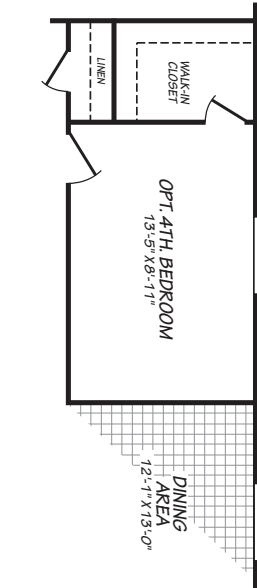

Cascadia Wingate Series

3 Bedroom, 2 Bath
Approx. 1,759 Sq. Ft.

Last Updated: 8-31-18

Important: Due to our policy of continual improvement, all information in our brochures may vary from actual home. The right is reserved to make changes at any time, without notice or obligation, in colors, materials, specifications, processes, and models. All dimensions and square footage calculations are nominal and approximate figures. Please check with your local sales associate for specific and current information.