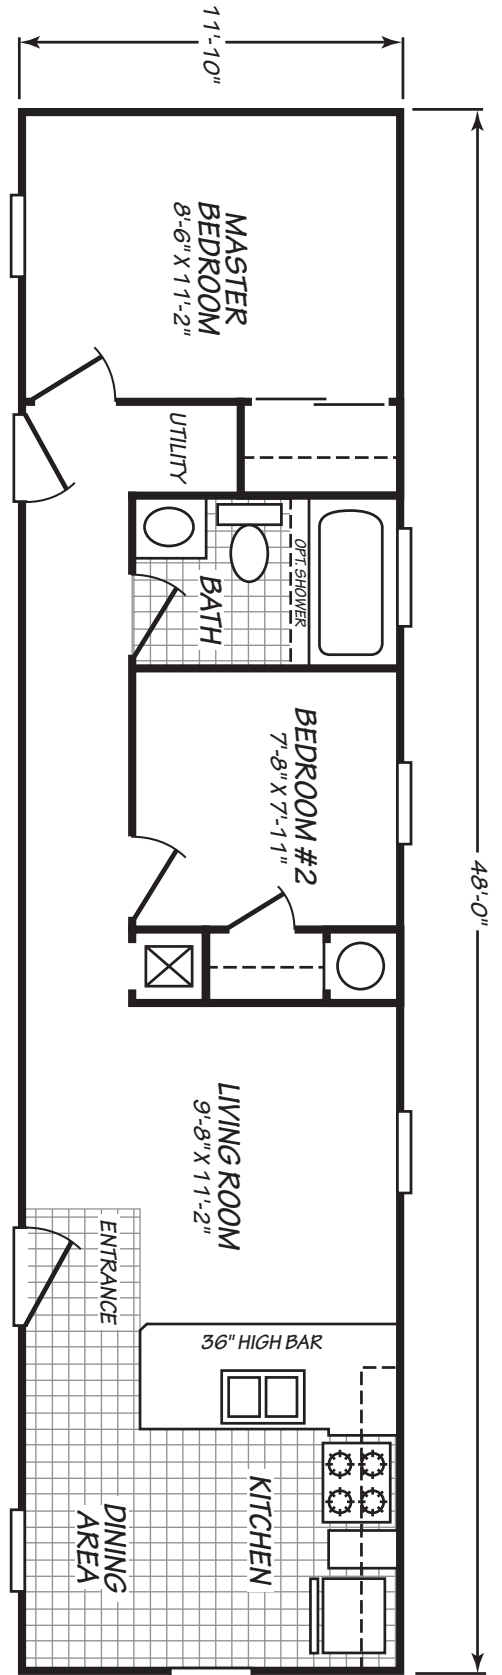

# Thielsen

Weston Super Value Series

2 Bedroom, 1 Bath  
Approx. 567 Sq. Ft.

Last Updated: 9-21-17

Important: Due to our policy of continual improvement, all information in our brochures may vary from actual home. The right is reserved to make changes at any time, without notice or obligation, in colors, materials, specifications, processes, and models. All dimensions and square footage calculations are nominal and approximate figures. Please check with your local sales associate for specific and current information.