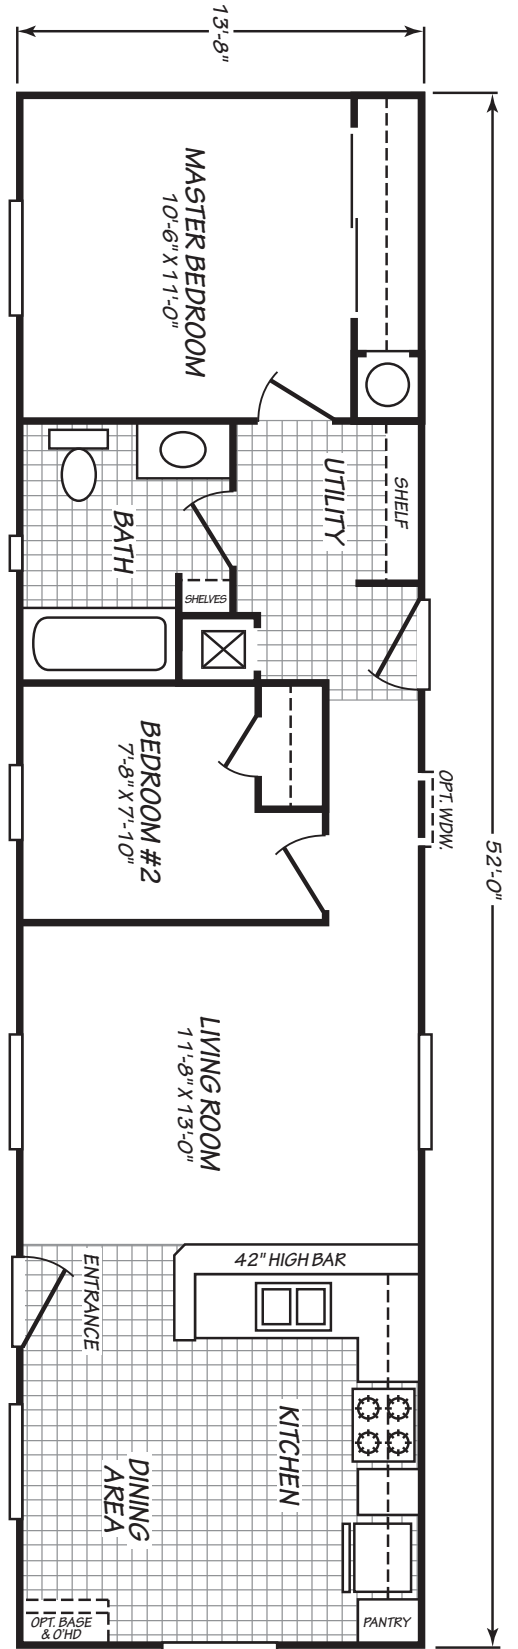

# Vantage

Weston Super Value Series

2 Bedroom, 1 Bath  
Approx. 710 Sq. Ft.

Last Updated: 6-13-17

I authorize Factory Expo Home Centers to build my house, per this plan.

X \_\_\_\_\_

Customer Signature/Date