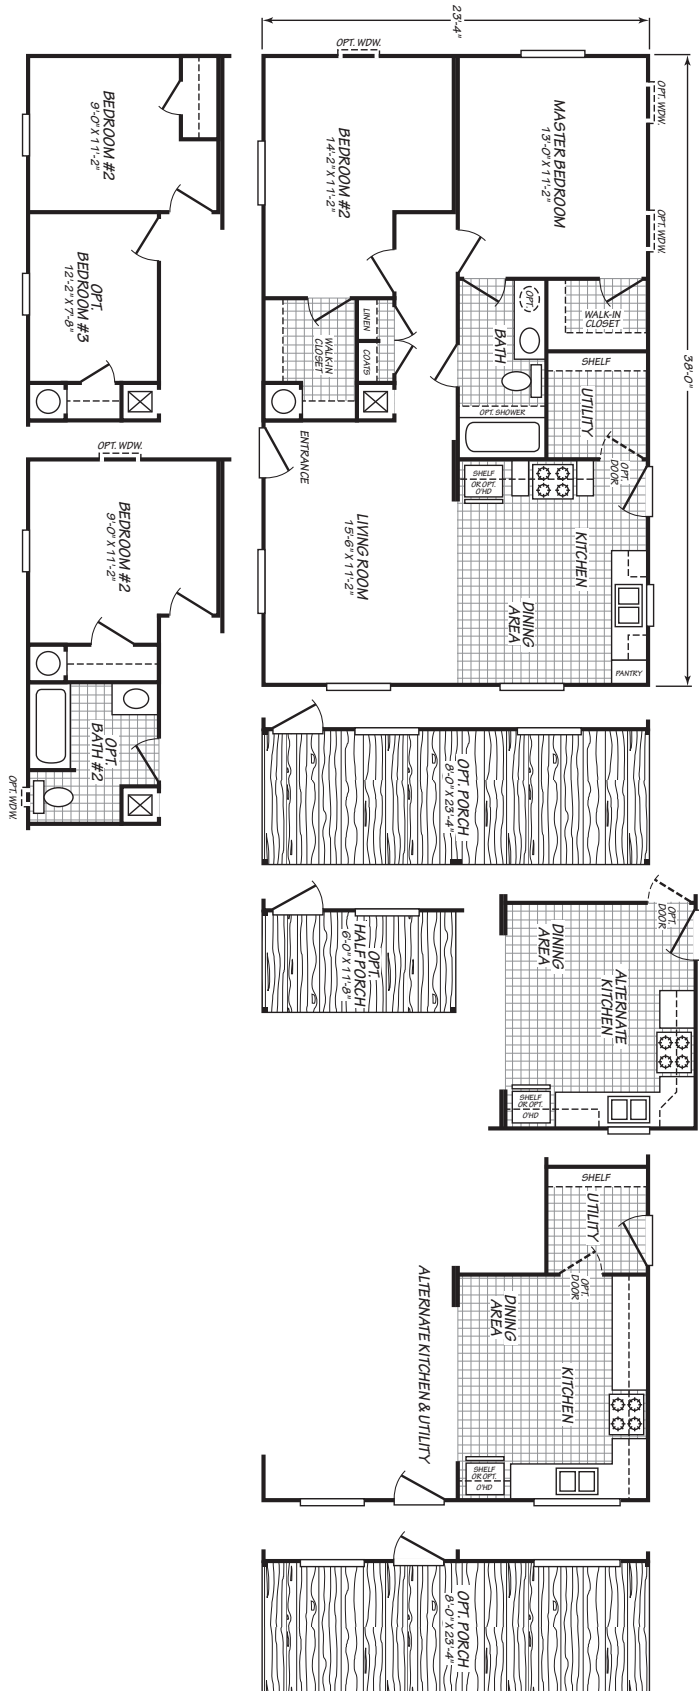

# Sandpoint

Weston Super Value Series

2 Bedrooms, 1 Bath  
Approx. 886 Sq. Ft.

Last Updated: 7-9-18

I authorize Factory Expo Home Centers to build my house, per this plan.

X

Customer Signature/Date

Important: Due to our policy of continual improvement, all information in our brochures may vary from actual home. The right is reserved to make changes at any time, without notice or obligation, in colors, materials, specifications, processes, and models. All dimensions and square footage calculations are nominal and approximate figures. Please check with your local sales associate for specific and current information.