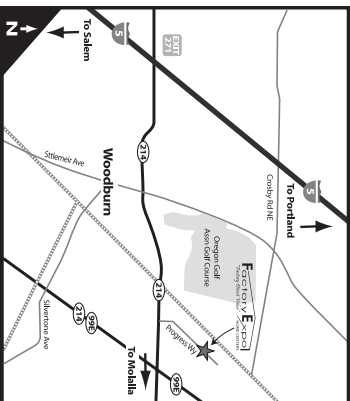

# Sandpoint

Weston Super Value Series

2 Bedrooms, 1 Bath  
Approx. 886 Sq. Ft.

Last Updated: 7-9-18

I authorize Factory Expo Home Centers to build my house, per this plan.

X

Customer Signature/Date

Important: Due to our policy of continual improvement, all information in our brochures may vary from actual home. The right is reserved to make changes at any time, without notice or obligation, in colors, materials, specifications, processes, and models. All dimensions and square footage calculations are nominal and approximate figures. Please check with your local sales associate for specific and current information.

**Factory Expo**  
"Factory Direct Pricing"  
HOME CENTERS

2555 Progress Way • Woodburn, OR 97071

For Detailed Directions See Map On Our Website

1-800-889-8548