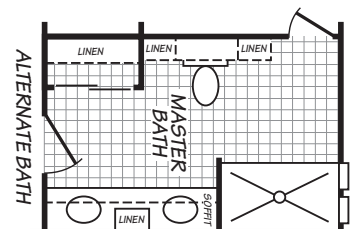

# Ridgecrest

Wingate Series

3 Bedrooms, 2 Baths

Approx. 1,599 Sq. Ft.

Last Updated: 7-9-18

I authorize Factory Expo Home Centers to build my house, per this plan.

Customer Signature/Date

2555 Progress Way • Woodburn, OR 97071