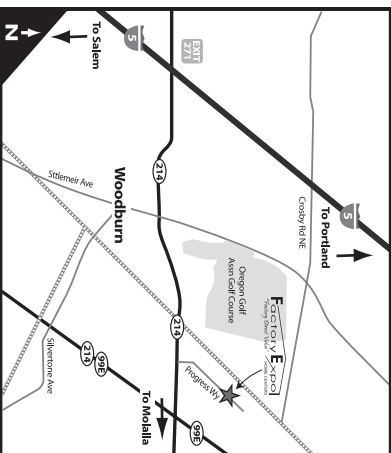

# Ridgecrest

Wingate Series

3 Bedrooms, 2 Baths

Approx. 1,599 Sq. Ft.

Last Updated: 7-9-18

I authorize Factory Expo Home Centers to build my house, per this plan.

Customer Signature/Date

2555 Progress Way • Woodburn, OR 97071

For Detailed Directions See Map On Our Website

1-800-889-8548