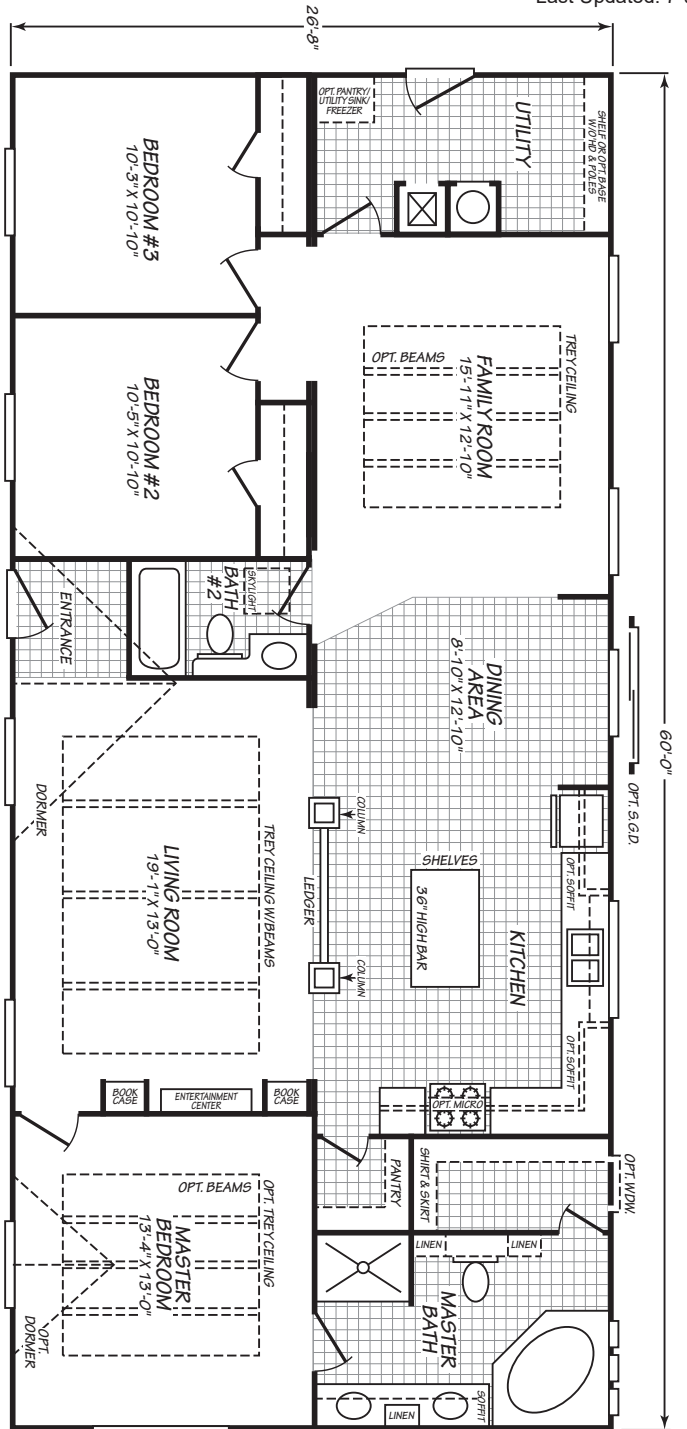

# Ridgecrest

Wingate Series

3 Bedrooms, 2 Baths

Approx. 1,599 Sq. Ft.

Last Updated: 7-9-18

I authorize Factory Expo Home Centers to build my house, per this plan.

Customer Signature/Date

2555 Progress Way • Woodburn, OR 97071

**Factory Expo**  
"Factory Direct Pricing"  
HOME CENTERS

Important: Due to our policy of continual improvement, all information in our brochures may vary from actual home. The right is reserved to make changes at any time, without notice or obligation, in colors, materials, specifications, processes, and models. All dimensions and square footage calculations are nominal and approximate figures. Please check with your local sales associate for specific and current information.