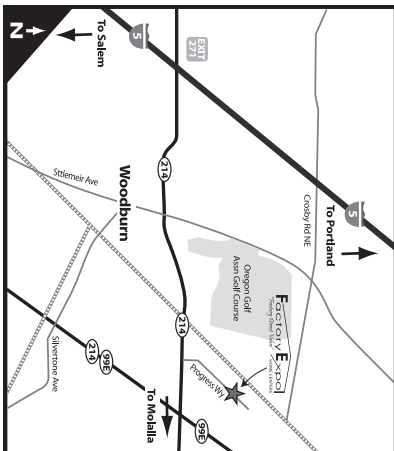

# Oakland

## Wingate Series

4 Bedroom, 3 Bath  
Approx. 2,497 Sq. Ft.

Last Updated: 5-14-18

Important: Due to our policy of continual improvement, all information in our brochures may vary from actual home. The right is reserved to make changes at any time, without notice or obligation, in colors, materials, specifications, processes, and models. All dimensions and square footage calculations are nominal and approximate figures. Please check with your local sales associate for specific and current information.