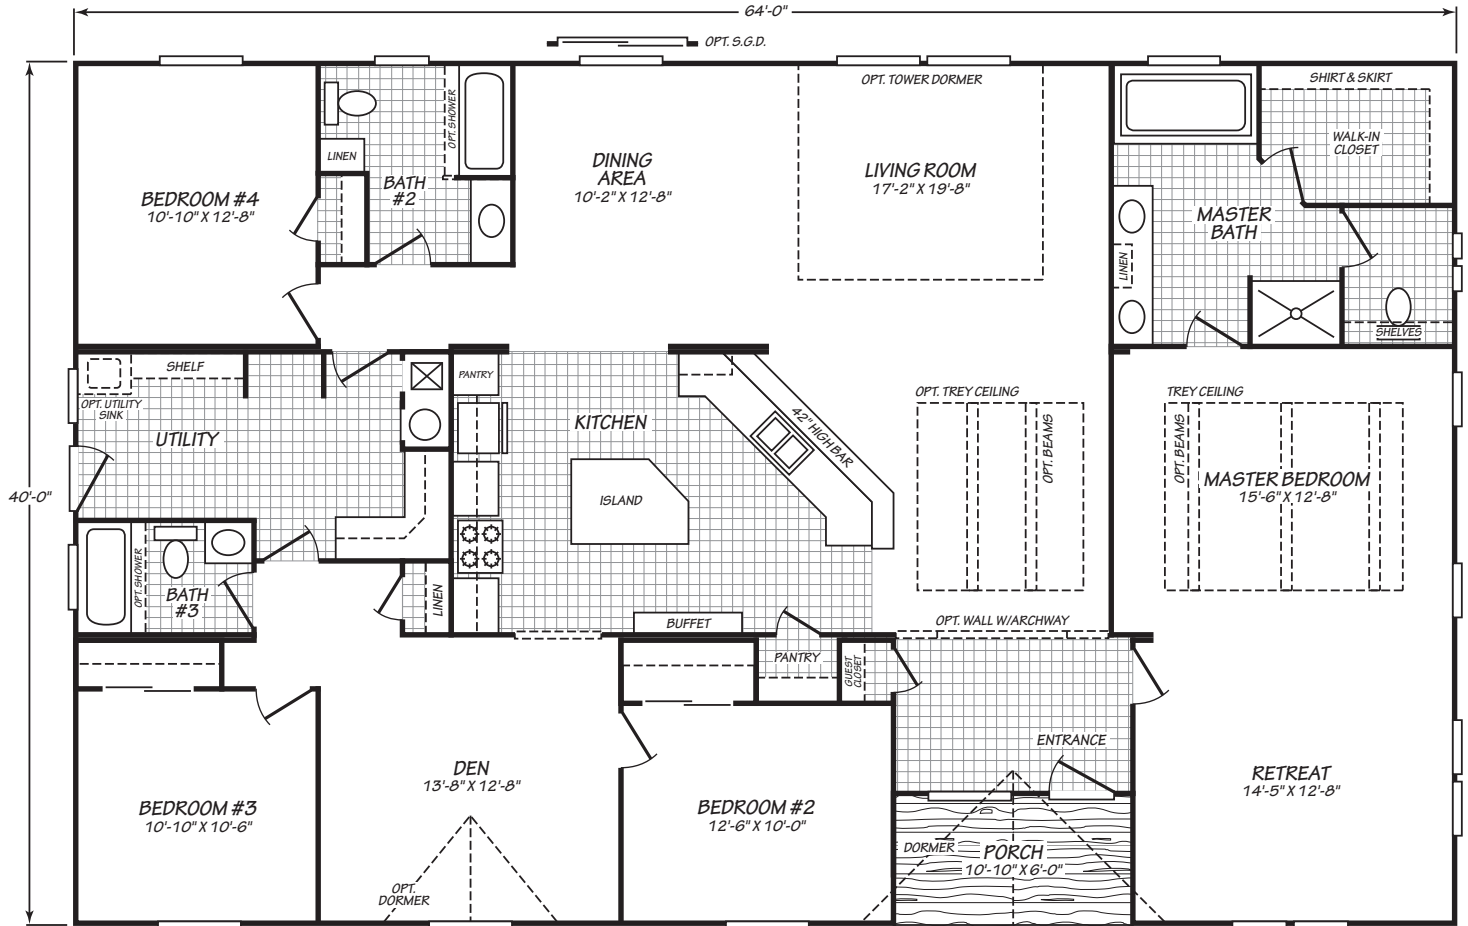

## Wingate Series

4 Bedroom, 3 Bath  
Approx. 2,497 Sq. Ft.

Last Updated: 5-14-18

Important: Due to our policy of continual improvement, all information in our brochures may vary from actual home. The right is reserved to make changes at any time, without notice or obligation, in colors, materials, specifications, processes, and models. All dimensions and square footage calculations are nominal and approximate figures. Please check with your local sales associate for specific and current information.