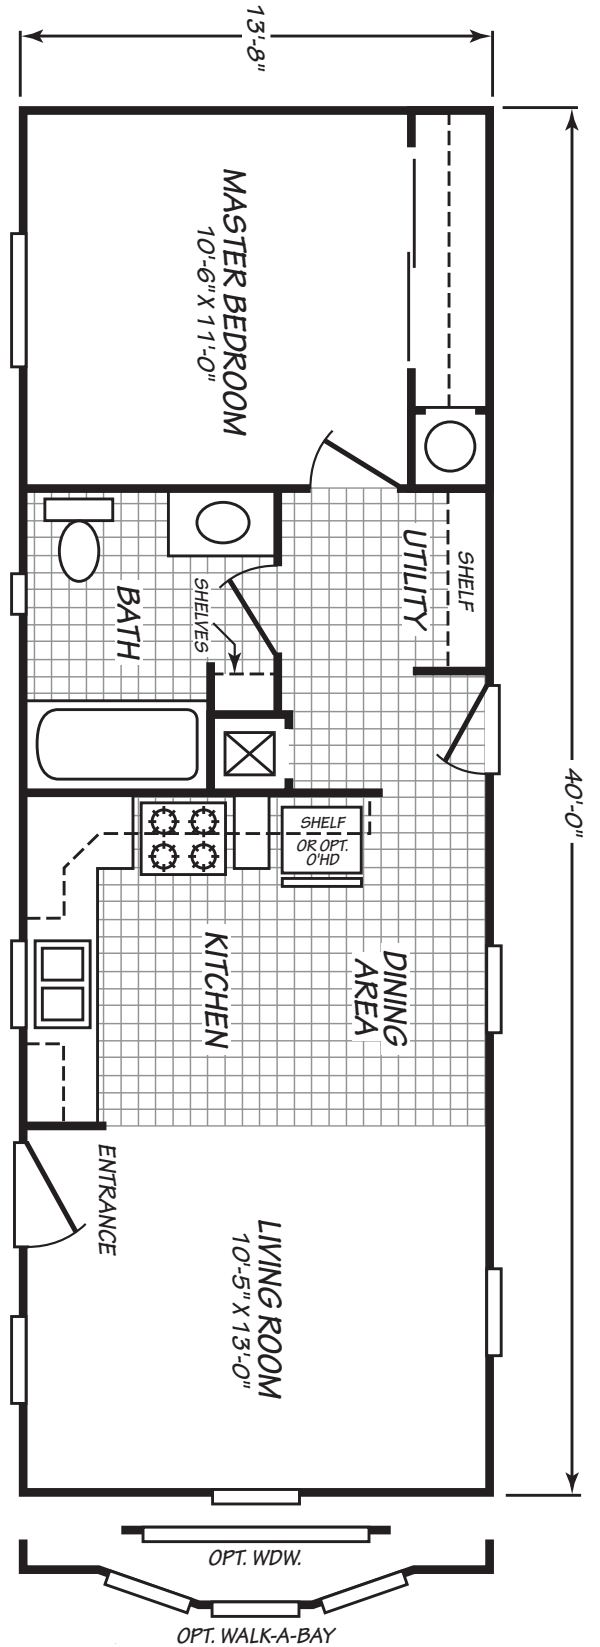

EV1

Weston Super Value Series 

1 Bedroom, 1 Bath
Approx. 546 Sq. Ft.

Last Updated: 6-13-17

Factory Expo
"Factory Direct Pricing"
HOME CENTERS
2555 Progress Way • Woodburn, OR 97071

For Detailed Directions See Map On Our Website
1-800-889-8548