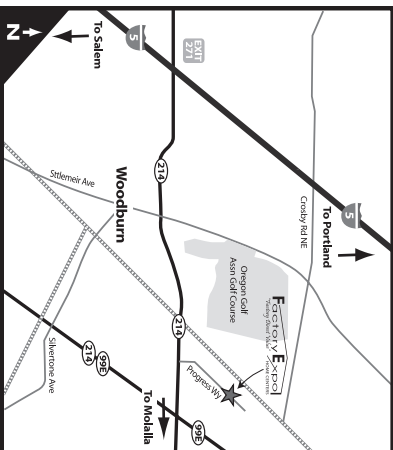

Yellowstone

Broadmore Series

3 Bedroom, 2 Bath
Approx. 1,129 SQ. FT.

Factory Expo
"Factory Direct Value" HOME CENTERS
2555 Progress Way • Woodburn, OR 97071

For Detailed Directions See Map On Our Website

1-800-889-8548