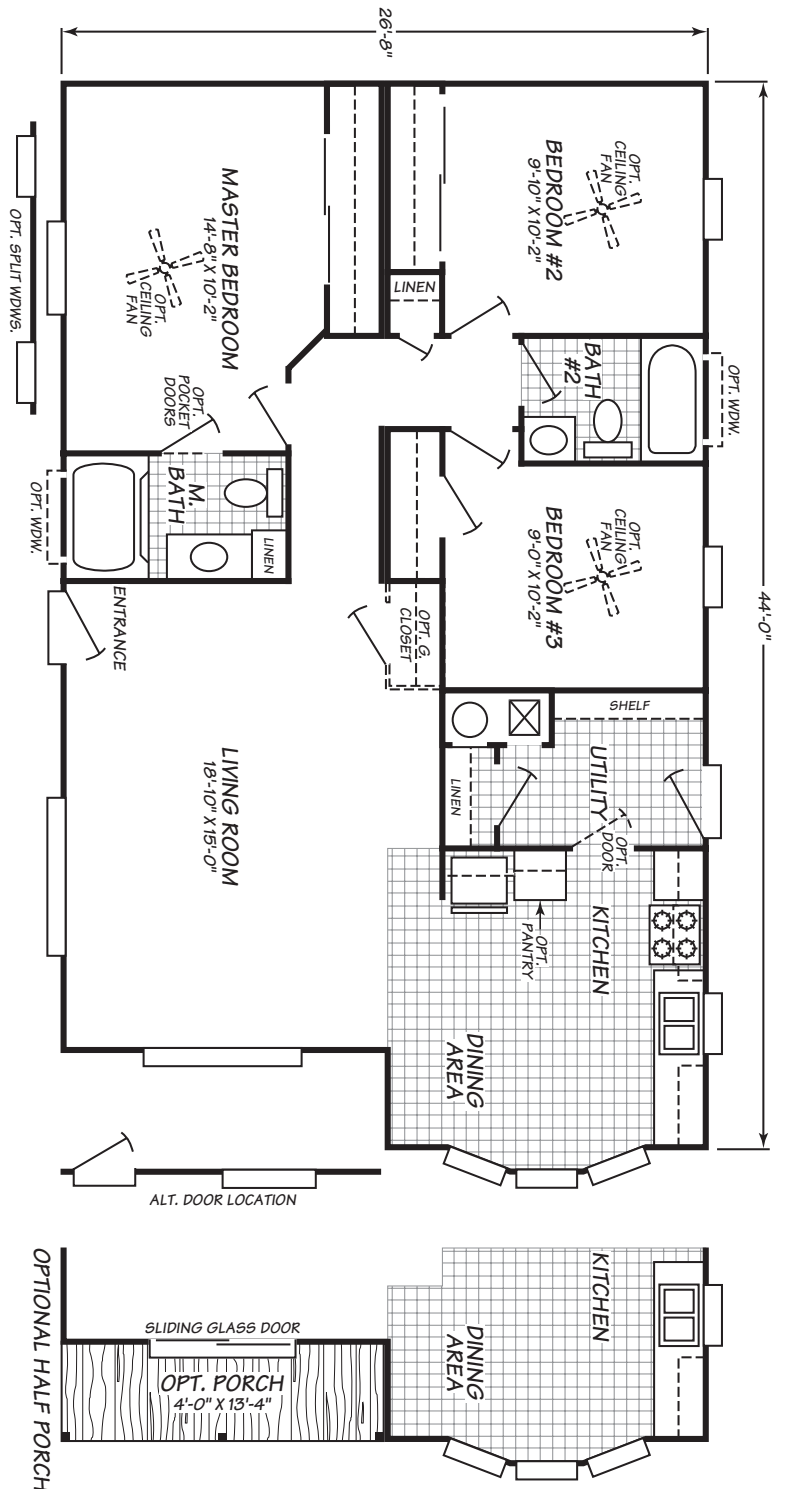

Yellowstone

Broadmore Series

3 Bedroom, 2 Bath
Approx. 1,129 SQ. FT.

Factory Expo
"Factory Direct Value" HOME CENTERS
2555 Progress Way • Woodburn, OR 97071

For Detailed Directions See Map On Our Website

1-800-889-8548