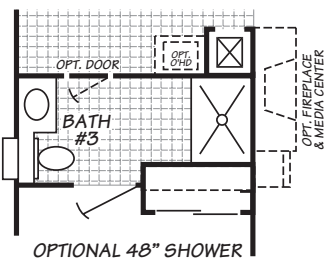

Vancouver

Barrington Series

4 Bedroom, 3 Bath
Approx. 2,612 SQ. FT.

Last Updated: 8-6-09

Factory Expo
"Factory Direct Value" HOME CENTERS

2555 Progress Way • Woodburn, OR 97071

For Detailed Directions See Map On Our Website