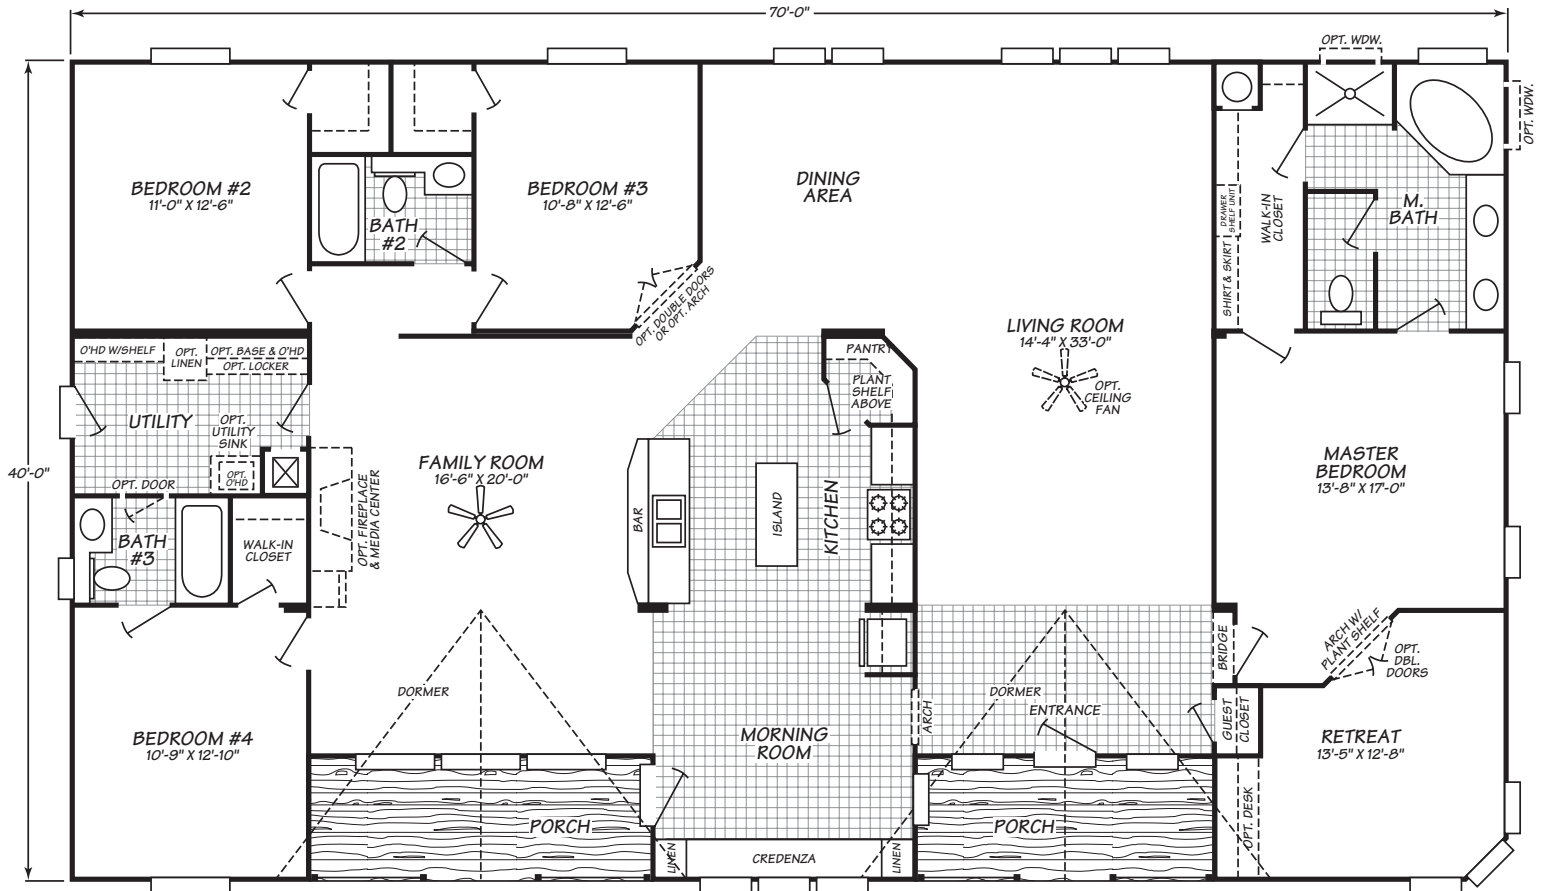

Vancouver

Barrington Series

4 Bedroom, 3 Bath
Approx. 2,612 SQ. FT.

Last Updated: 8-6-09

Factory Expo
"Factory Direct Value" HOME CENTERS

2555 Progress Way • Woodburn, OR 97071

For Detailed Directions See Map On Our Website