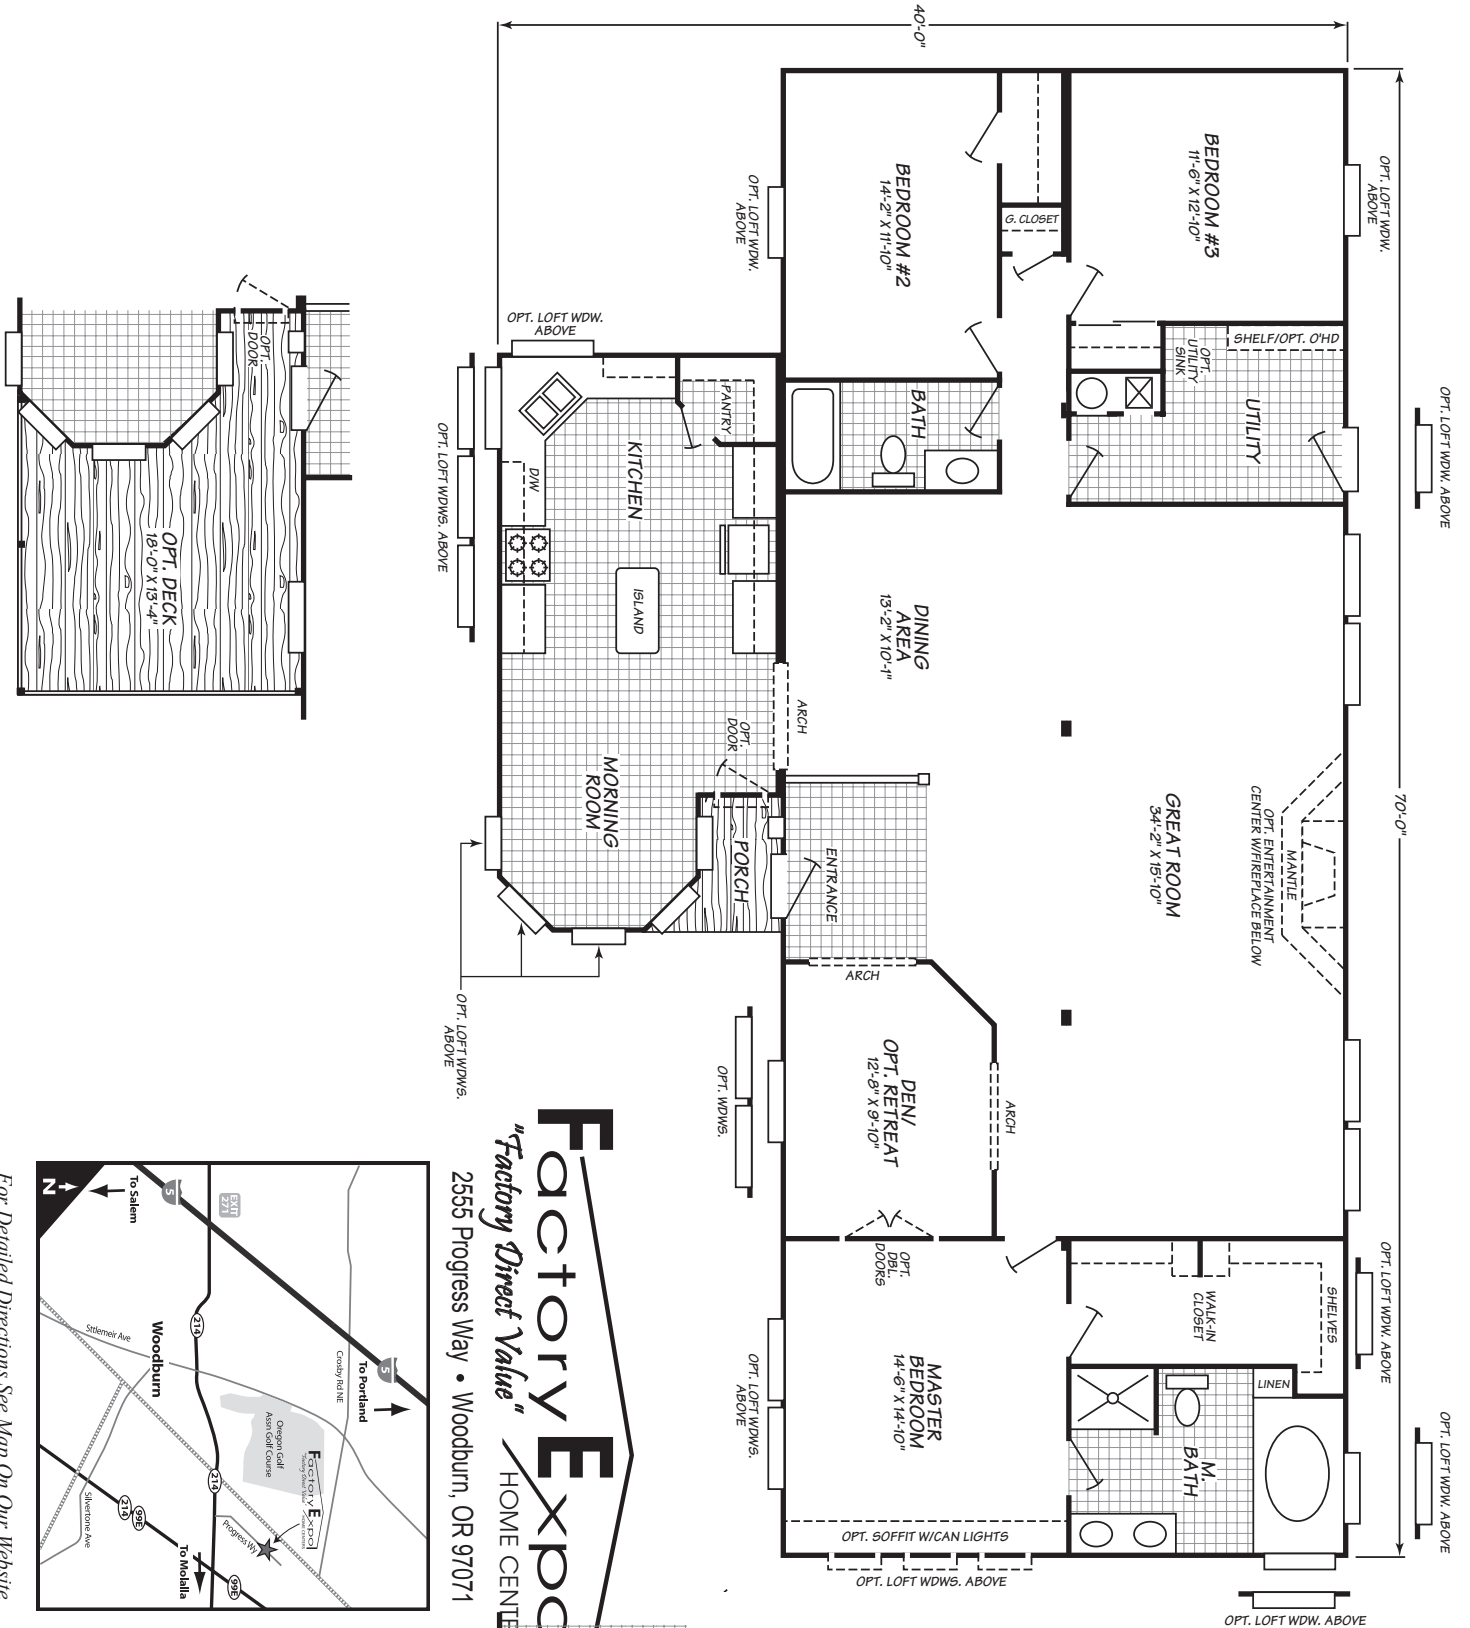

Springfield

Americana Series

3 Bedroom, 2 Bath
Approx. 2,193 SQ. FT.

1-800-889-8548

For Detailed Directions See Map On Our Website

Factory Expo
"Factory Direct Value" HOME CENTERS
2555 Progress Way • Woodburn, OR 97071