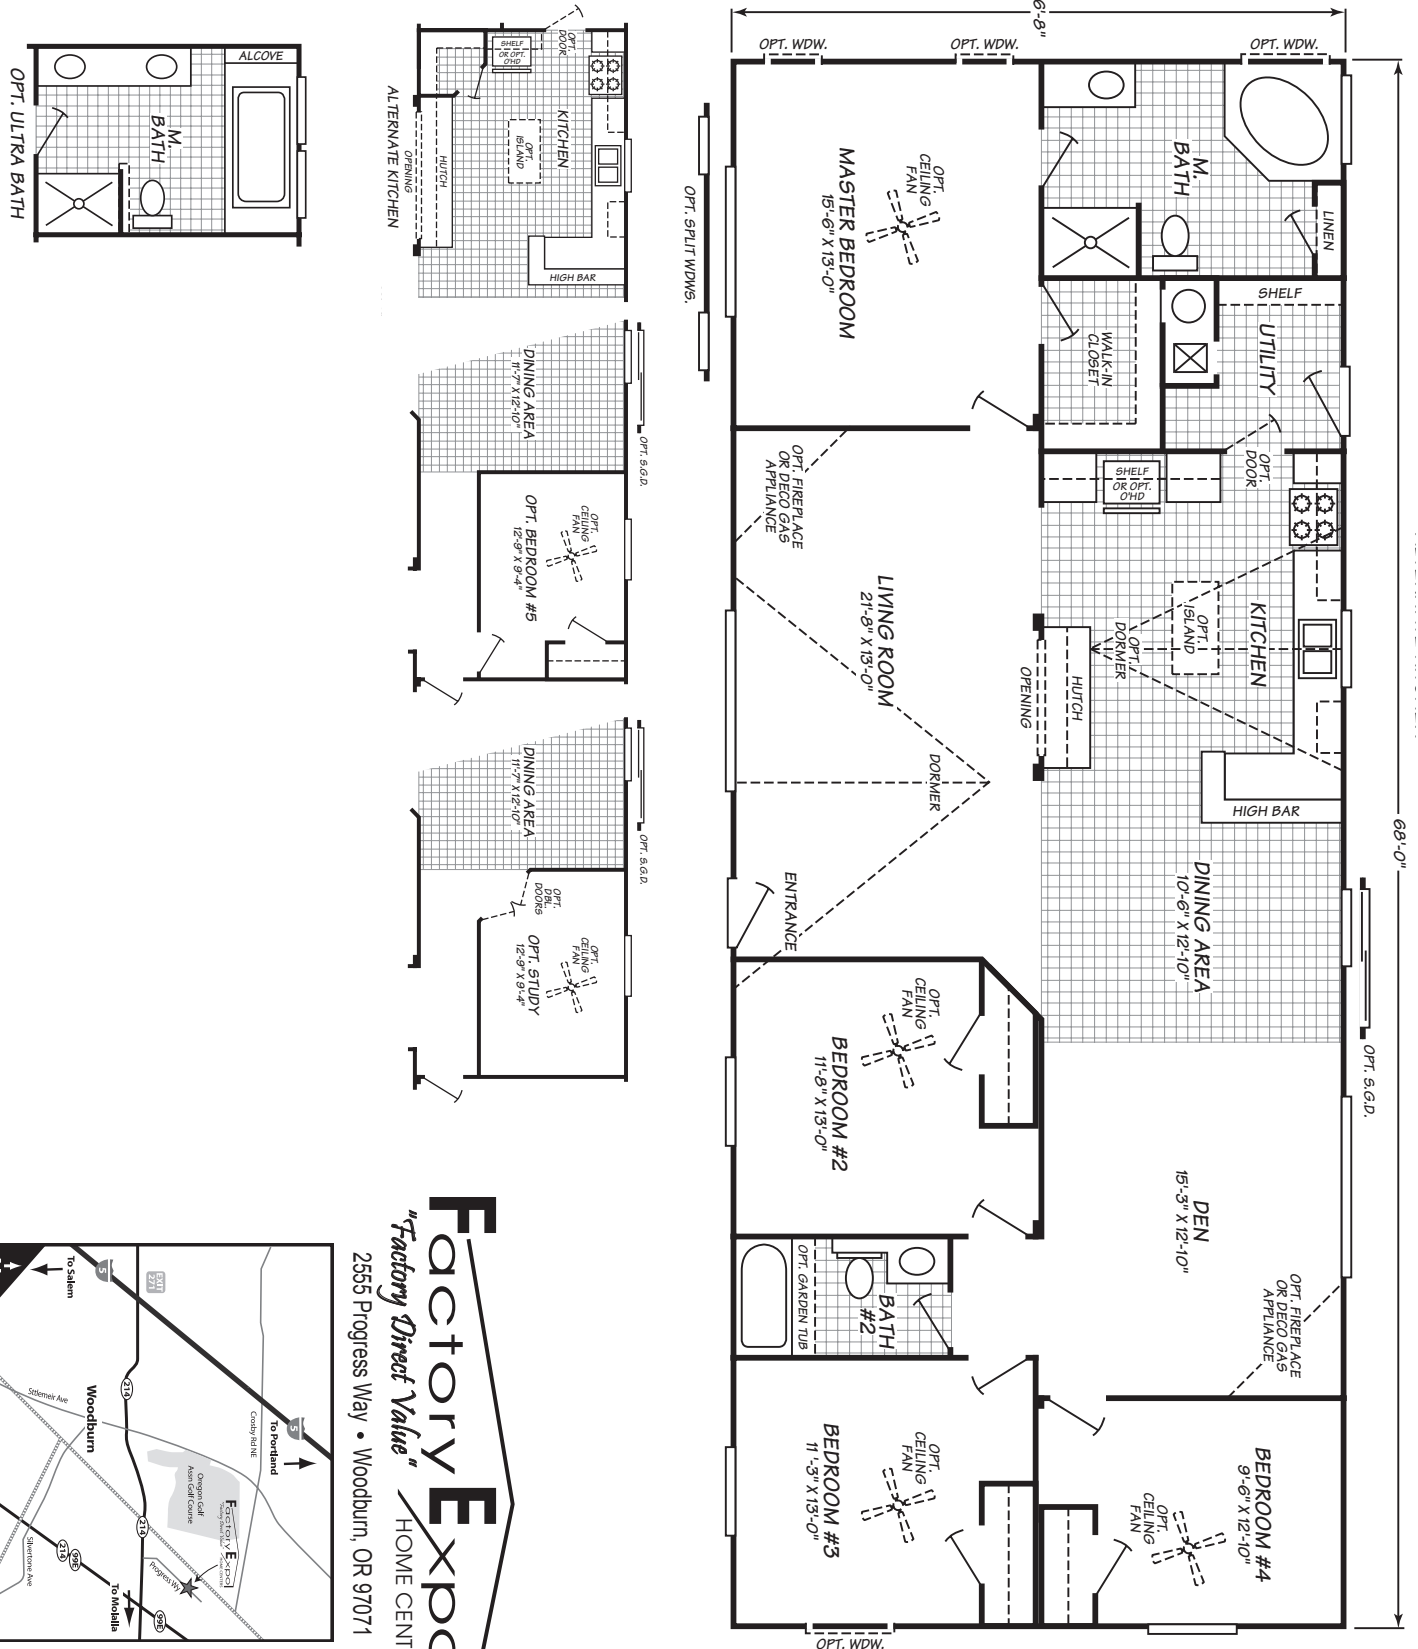

Spokane

Tradition Series **FLEETWOOD HOMES**

4 Bedroom, 2 Bath
Approx. 1,812 SQ. FT.

Last Updated: 1-29-10

Factory Expo
 "Factory Direct Value" HOME CENTERS
 2555 Progress Way • Woodburn, OR 97071

For Detailed Directions See Map On Our Website
1-800-889-8548