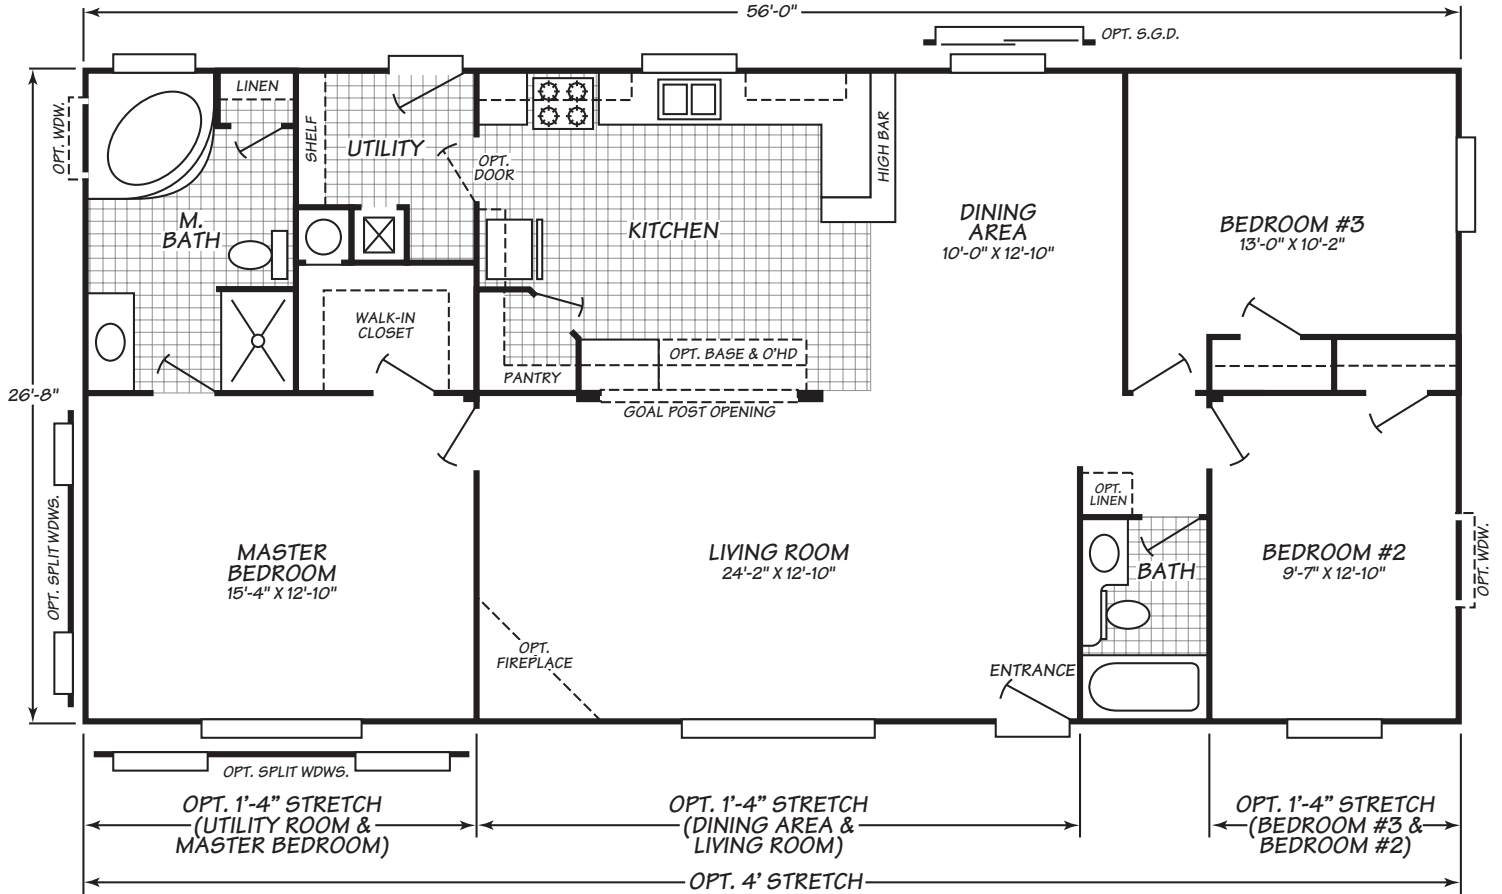

# Portland

Broadmore Series

**3 Bedroom, 2 Bath**  
**Approx. 1,492 SQ. FT.**