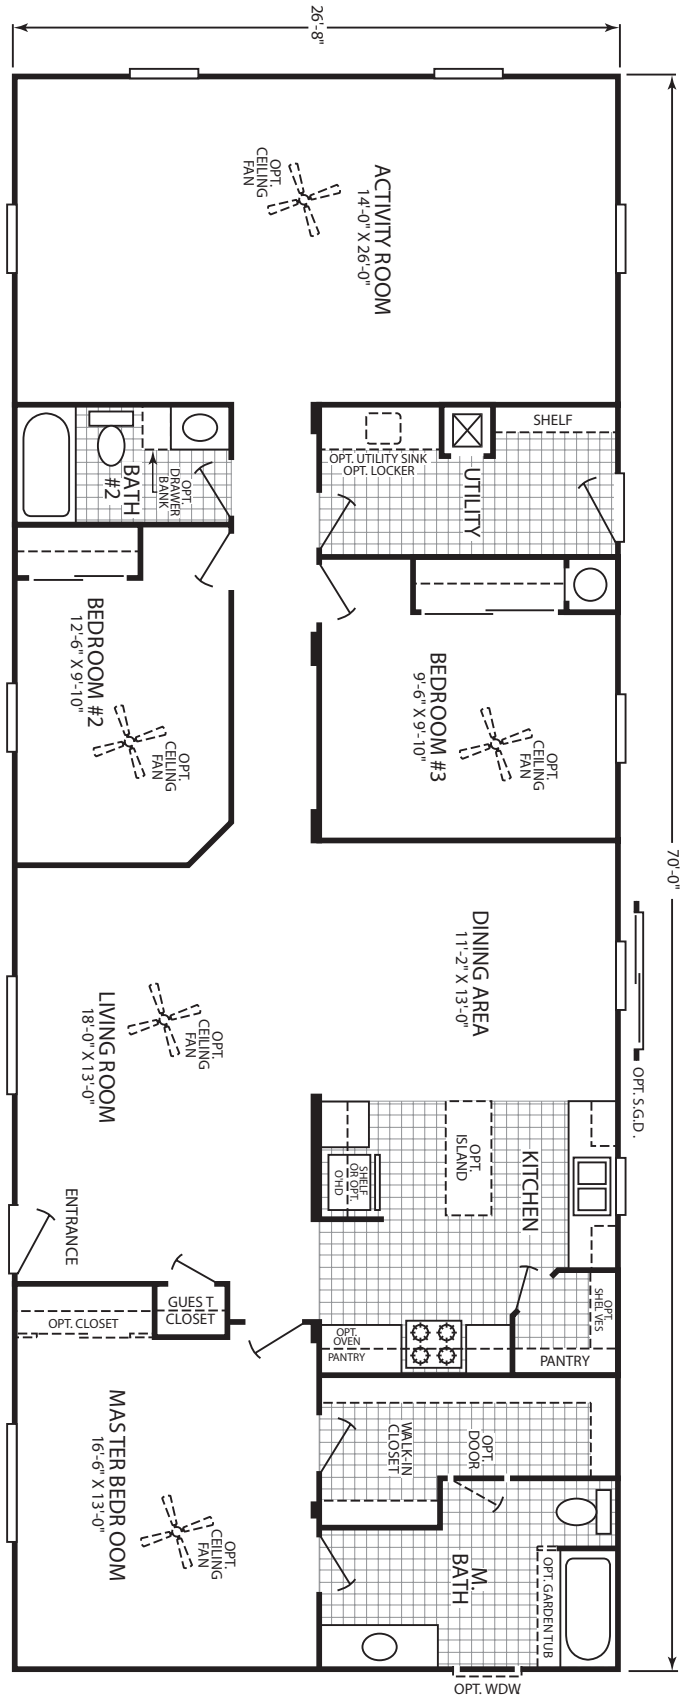

# Goldendale

Weston Xtreme Series

3 Bedroom, 2 Bath  
Approx. 1,866 SQ. FT.

Last Updated: 3-3-10

**Factory Expo**  
"Factory Direct Value" HOME CENTERS  
2555 Progress Way • Woodburn, OR 97071

For Detailed Directions See Map On Our Website  
**1-800-889-8548**