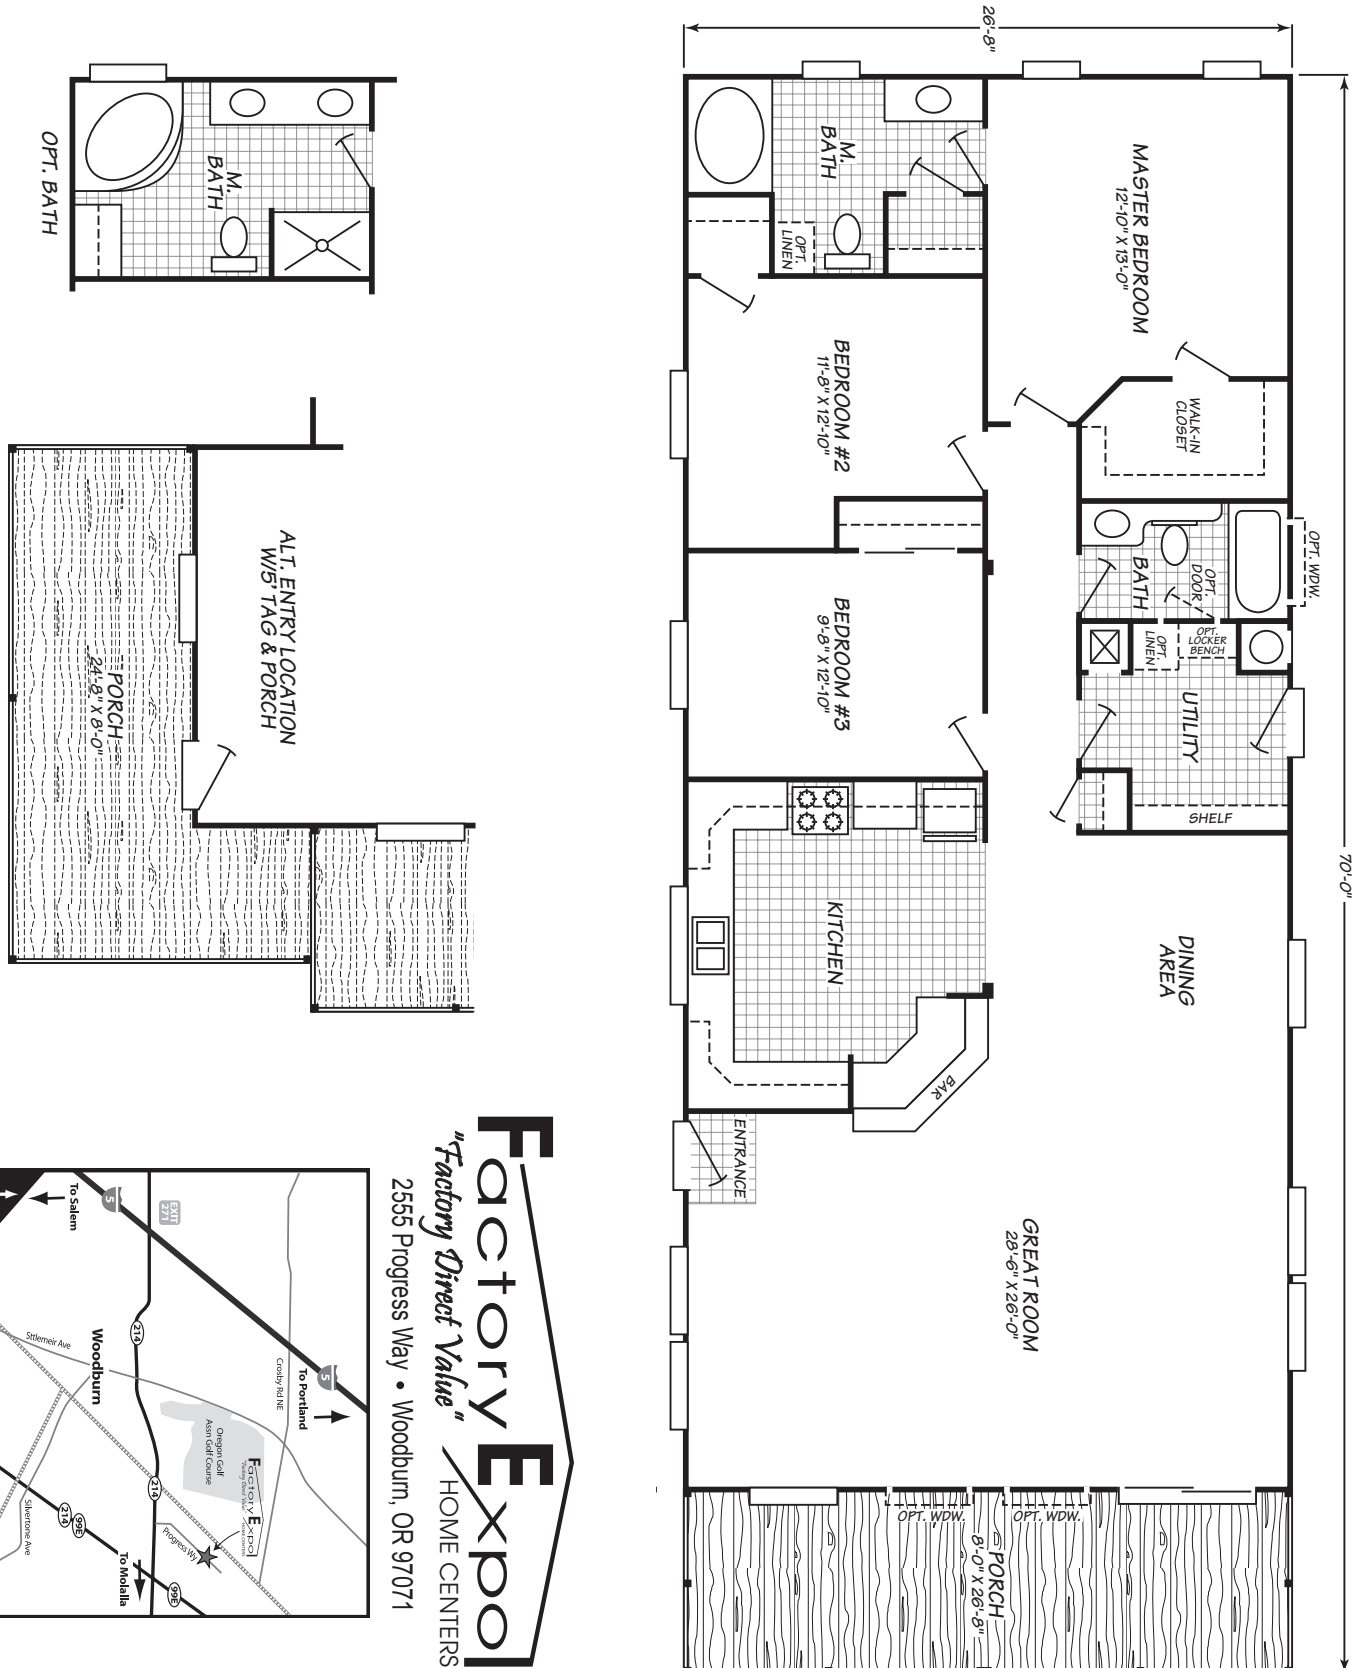

# Cedarwood

Festival Series

3 Bedroom, 2 Bath  
Approx. 1,652 SQ. FT.

For Detailed Directions See Map On Our Website  
**1-800-889-8548**

**Factory Expo**  
"Factory Direct Value"  
HOME CENTERS  
2555 Progress Way • Woodburn, OR 97071