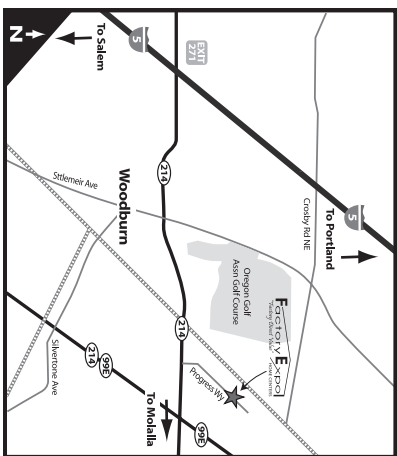

# Cedarwood

Festival Series

3 Bedroom, 2 Bath  
Approx. 1,652 SQ. FT.

For Detailed Directions See Map On Our Website  
**1-800-889-8548**

**Factory Expo**  
"Factory Direct Value"  
HOME CENTERS  
2555 Progress Way • Woodburn, OR 97071