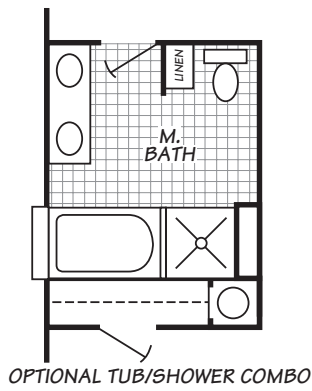

Alvadore

Festival Series

3 Bedroom, 2 Bath
Approx. 2,244 SQ. FT.

Factory Expo

"Factory Direct Value" HOME CENTERS

2555 Progress Way • Woodburn, OR 97071

For Detailed Directions See Map On Our Website

1-800-889-8548