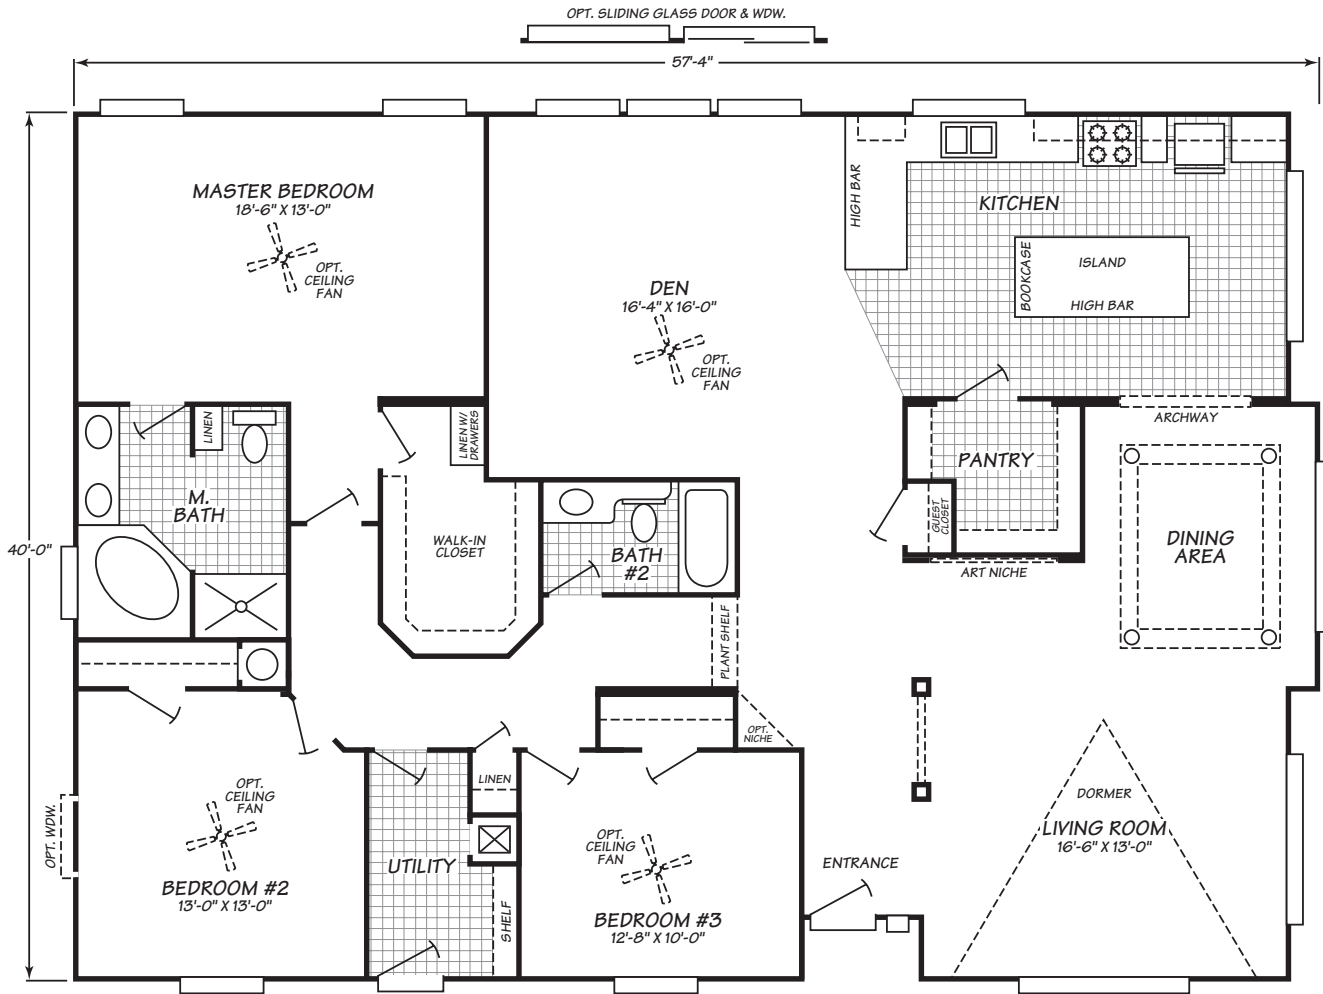

Alvadore

Festival Series

3 Bedroom, 2 Bath
Approx. 2,244 SQ. FT.

Factory Expo

"Factory Direct Value" HOME CENTERS

2555 Progress Way • Woodburn, OR 97071

For Detailed Directions See Map On Our Website

1-800-889-8548