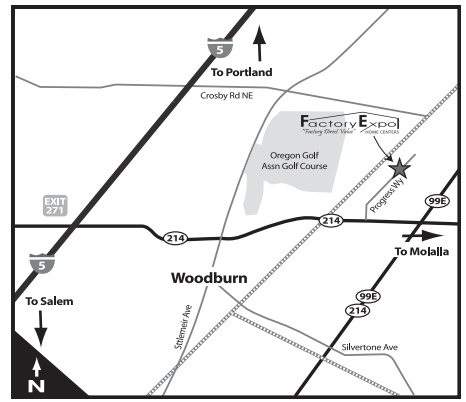

Alvadore

Festival Series

3 Bedroom, 2 Bath
Approx. 2,244 SQ. FT.

Factory Expo

"Factory Direct Value" HOME CENTERS

2555 Progress Way • Woodburn, OR 97071

For Detailed Directions See Map On Our Website

1-800-889-8548