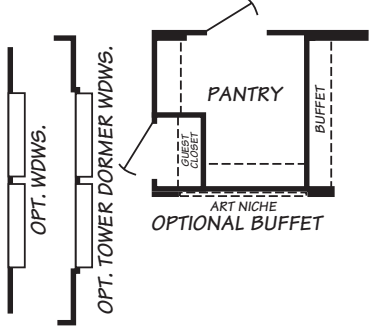

Alvadore

Festival Series

3 Bedroom, 2 Bath
Approx. 2,244 SQ. FT.

Factory Expo

"Factory Direct Value" HOME CENTERS

2555 Progress Way • Woodburn, OR 97071

For Detailed Directions See Map On Our Website

1-800-889-8548