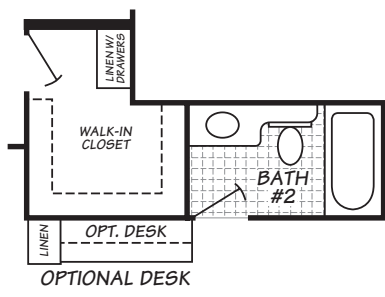

Alvadore

Festival Series

3 Bedroom, 2 Bath
Approx. 2,244 SQ. FT.

Factory Expo

"Factory Direct Value" HOME CENTERS

2555 Progress Way • Woodburn, OR 97071

For Detailed Directions See Map On Our Website

1-800-889-8548